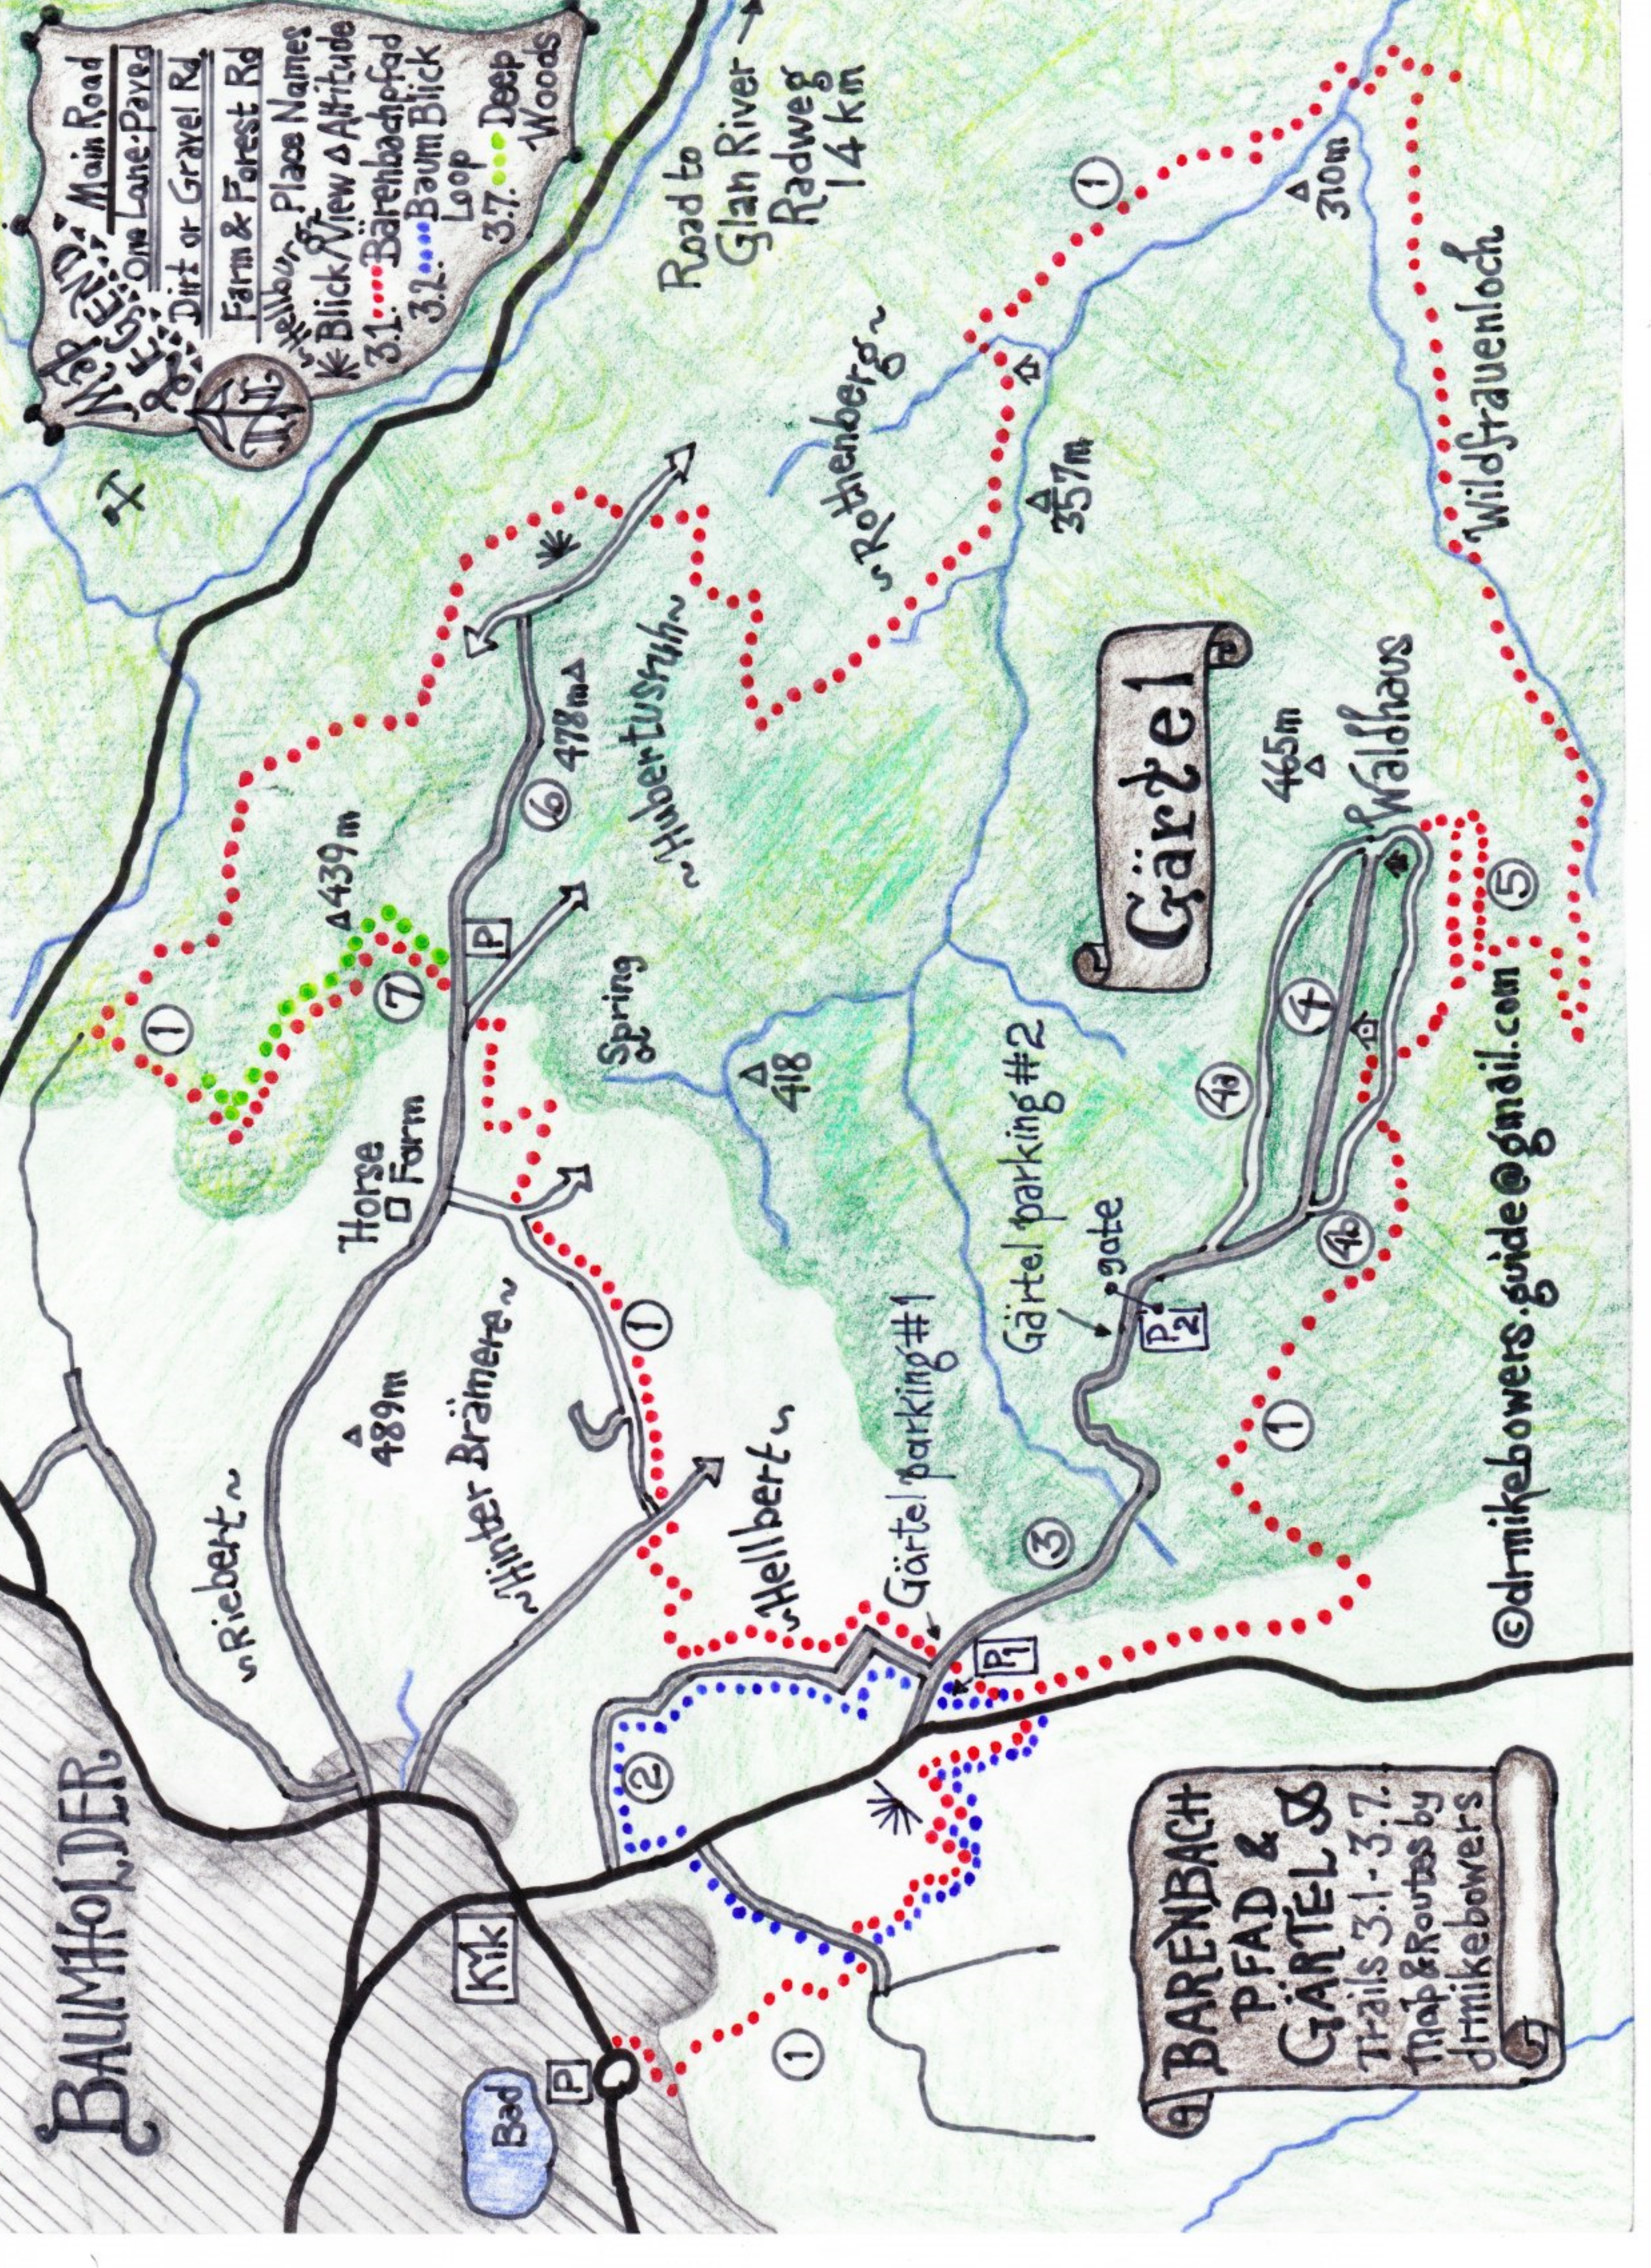

BAUMHOLDER

Map Legend:
Main Road: One Lane-Paved
Dirt or Gravel Rd.
Farm & Forest Rd.
Yellow Places Names
Blick/View Δ Altitude
3.1: Bärenbachpfad
3.2: Baum Blick Loop
3.7: Deep Woods

Road to Glan River
Radweg 14 km

Gärtele

**BARENBACH
PFAD &
GÄRTELE**
Trails 3.1-3.7.
Map & Routes by
drmikebrowsers

©drmikebrowsers.guide@gmail.com