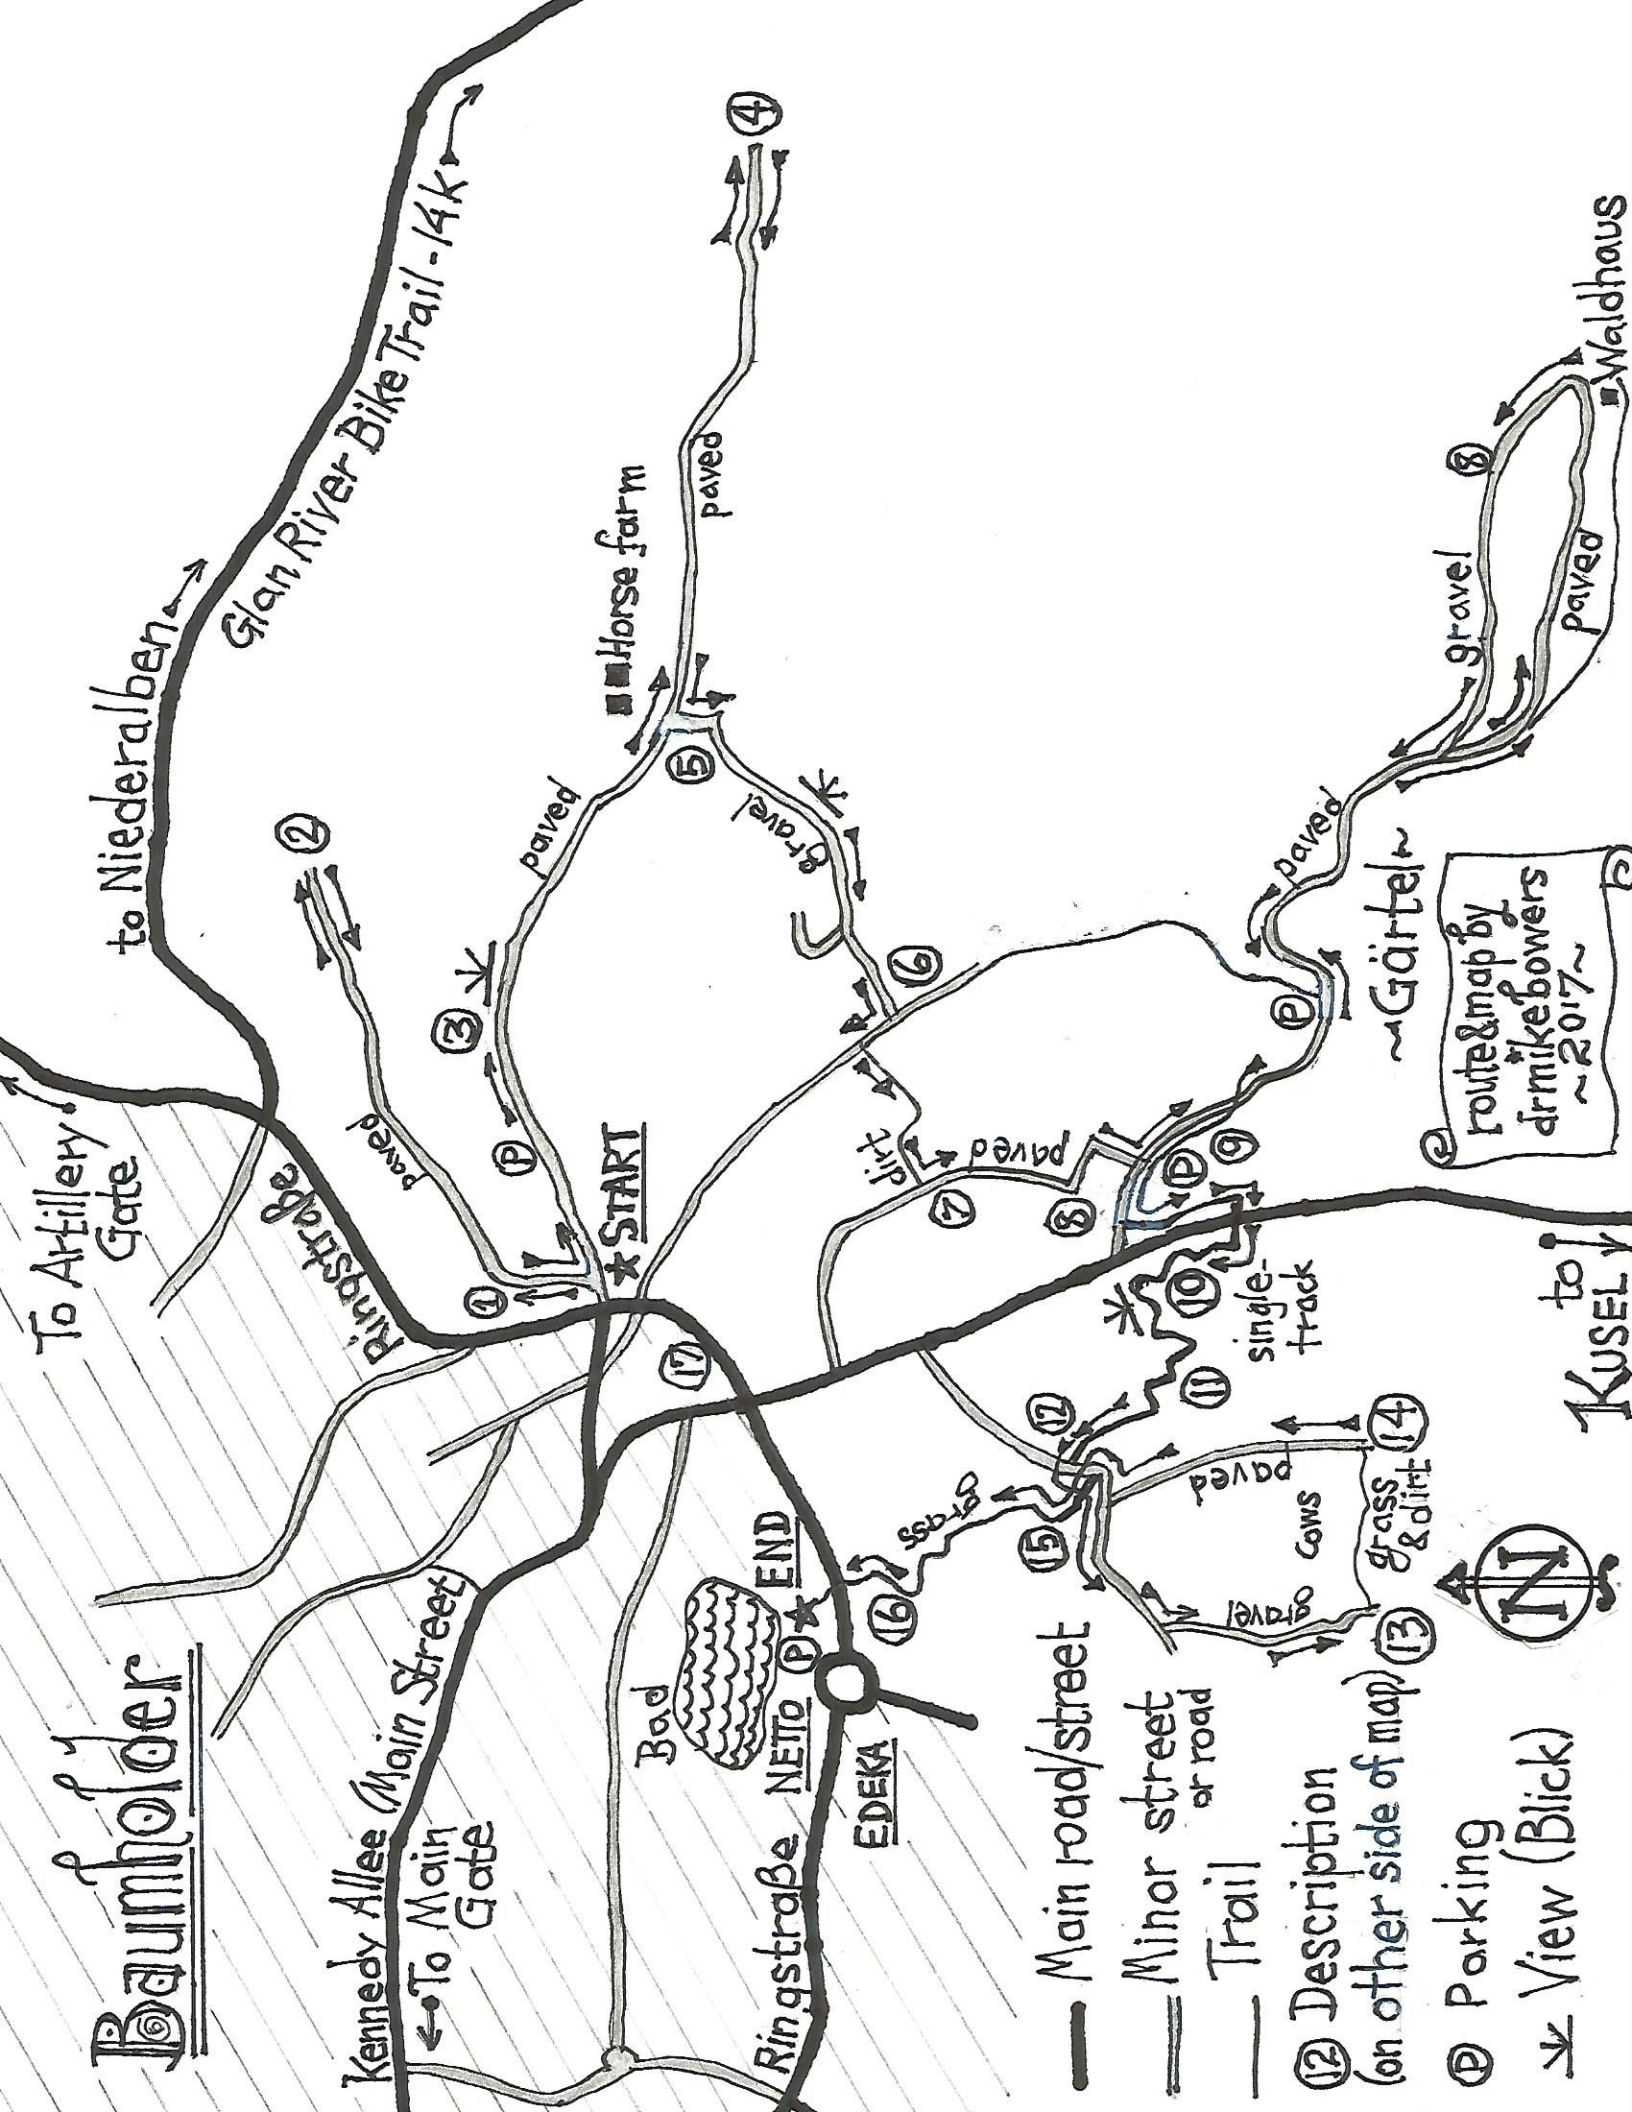

# Baumholder

— Main road/street

== Minor street or road

— Trail

⑫ Description (on other side of map)

Ⓟ Parking

↗ View (Blick)